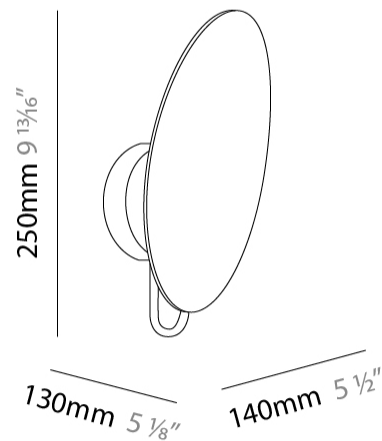

GENERAL

Series: Masai
 Partner: Icone
 Division: Design
 Installation: Surface
 Product Type: Wall Surface
 Mounting Location: Wall
 Light Distribution: Indirect

PHYSICAL

Shape: Oval
 Length (mm): 250
 Length (in): 9 ¹³/₁₆
 Width (mm): 140
 Width (in): 5 ¹/₂
 Height (mm): 130
 Height (in): 5 ¹/₈
 Fixture Finish: WHI / BLK / BBZ / BIN
 Fixture Material: Extruded Aluminum

OPTICAL

RATINGS AND CERTIFICATIONS

Certified By: Certified for North American Standards
 IP rating: IP20

PROJECT	_____
TYPE	_____
SPECIFIER	_____
QUANTITY	_____
DATE	_____

4 ¼"
 Ø108mm

J-Box cover plate
 Included

GENERAL

Series: Masai
Partner: Icone
Division: Design
Installation: Portable
Product Type: Table
Mounting Location: Table
Light Distribution: Indirect

PHYSICAL

Shape: Oval
Length (mm): 280
Length (in): 11
Width (mm): 140
Width (in): 5 1/2
Height (mm): 490
Height (in): 19 5/16
Fixture Finish: WHI / GPB / GPW / GPK / WBB / WBK / SPI / WBI
Fixture Material: Extruded Aluminum