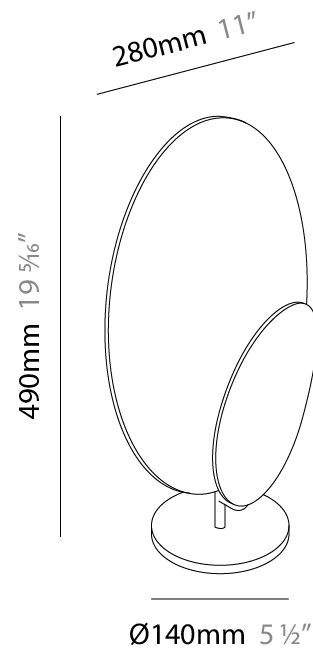

PROJECT
TYPE
SPECIFIER
QUANTITY
DATE

MASAI PORTABLE

D44022-

base number	LED Dimming	Color Temperature	Finish Options

1. To build a product code in our configurator select the specify button on the base model # product page
2. To build a manual product code on this datasheet choose from the options listed below in blue font and add the suffix to the base model #

GENERAL

Series: Masai
Partner: Icone
Division: Design
Installation: Portable
Product Type: Table
Mounting Location: Table
Light Distribution: Indirect

PHYSICAL

Shape: Oval
Length (mm): 280
Length (in): 11
Width (mm): 140
Width (in): 5 1/2
Height (mm): 490
Height (in): 19 5/16
Fixture Finish: WHI / GPB / GPW / GPK / WBB / WBK / SPI / WBI
Fixture Material: Extruded Aluminum

ELECTRICAL

Lamp Type: LED
Input Wattage (W): 15
Dimming: Non-Dimming / Phase Dimming (120vac Only)
Input Voltage (V): 120Vac Direct Line

LED

Color Temperature (°K): 2700 / 3000
Nominal Lumen (lm): 1320 / 1440
CRI: >90 CRI
Lamp Life (hrs): 50000

OPTICAL

RATINGS AND CERTIFICATIONS

Certified By: Certified for North American Standards
IP rating: IP20